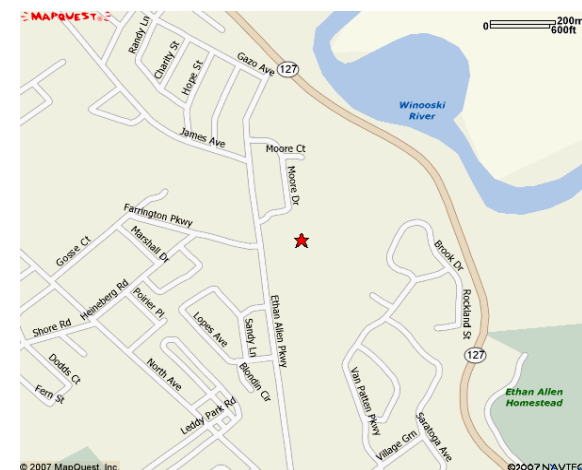

Schedule

Theme: Ahoy Matey! Cub Pirate Camp

When:

August 10th-14th 9:00am—4:30pm

August 14th 9:00am—6:30pm

Family Picnic / Fishing Time 4:00 –5:00pm
(Families bring their own picnic)

Closing Campfire & Awards—5:00-6:30pm

Location: Ethan Allen Homestead

Fee: $135 / $250 for 2 sibling scouts

Checks Payable to: Green Mountain Council

Registration Deadline: May 31st (By pack)

Events

Daily Schedule:

Pirate Garb	Water Games
Pirate Shooting Sports	Walk the Plank
Leather Works	Homestead Events
Treasure Hunt	Pirate Games

Special Activities Friday Night

Family Fishing & Picnic

Camp Awards

Closing Campfire

All Scouts receive a Camp T-Shirt and Patch

Volunteer Adults for the week get discounted admission for their son. $110/scout

Items to Bring

- **Bag Lunch (Peanut Free)**
- **Sun Screen**
- **Water**
- **Fishing Pole for Family Picnic**
- **Health Form**
- **Hat**

Contact Michael W. Lane
802-893-0236 or
locdaycamp@comcast.net

OR Lynda Battistoni @ 802-893-4655
For more information